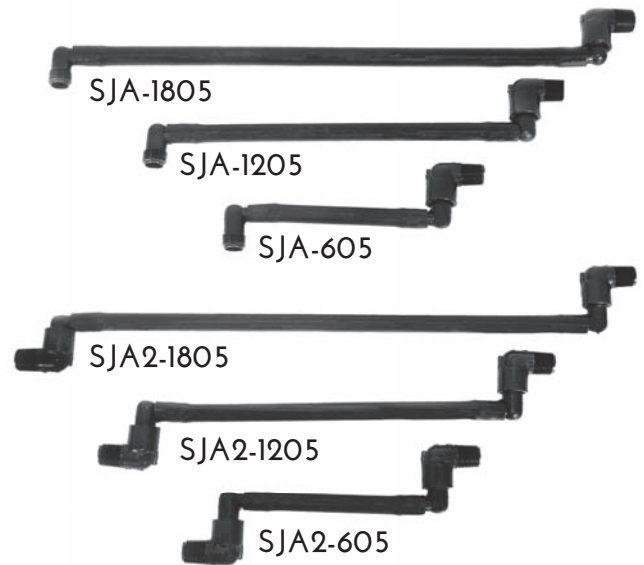

Swing Joint Assemblies

FEATURES

- 3-way flexible connection from lateral pipe line to sprinkler
- Available in two configurations;
- SJA - Standard with one marlex street ell at sprinkler connection
- SJA2 - Standard with one marlex street ell at both ends for maximum flexibility and ease in installation
- Flexible for easy installation of sprinkler to grade
- Leak Proof connection
- Retains flexibility so that pipe/riser does not break when sprinkler head is run over or stepped on
- Economical answer for labor saving, quality connection
- Operating pressure up to 90 psi
- Surge pressure up to 240 psi
- Temperature rated up to 110 degrees F

OPTIONS AVAILABLE

All models are available with either one marlex (model# SJA-XXX) or with two marlex connections (model# SJA2-XXX). All combinations of the following components are available; 1/2" connections, 3/4" connections, 6", 12" or 18" lengths

ORDER SPECIFICATION GUIDE : Model

Model

- SJA-605 = 6" long swing joint with 1/2" male thread connections
- SJA-605-7 = 6" long swing joint with 1/2" inlet and 3/4" outlet male thread connections
- SJA-1205 = 12" long swing joint with 1/2" male thread connections
- SJA-1205-7 = 12" long swing joint with 1/2" inlet and 3/4" outlet male thread connections
- SJA-1805 = 18" long swing joint with 1/2" male thread connections
- SJA-1805-7 = 18" long swing joint with 1/2" inlet and 3/4" outlet male thread connections
- SJA2-605 = 6" long swing joint with 1/2" male thread connections with dual marlex
- SJA2-1205 = 12" long swing joint with 1/2" male thread connections with dual marlex
- SJA2-1805 = 18" long swing joint with 1/2" male thread connections with dual marlex

Funny Pipe Fittings

FEATURES

- Manufactured of hard Acetal plastic
- Easy "Twist In" one way barbs for no leak, no blow out security
- No glue or clamps required

OPERATING SPECIFICATIONS

- 0 to 80 psi
- 32F to 110F